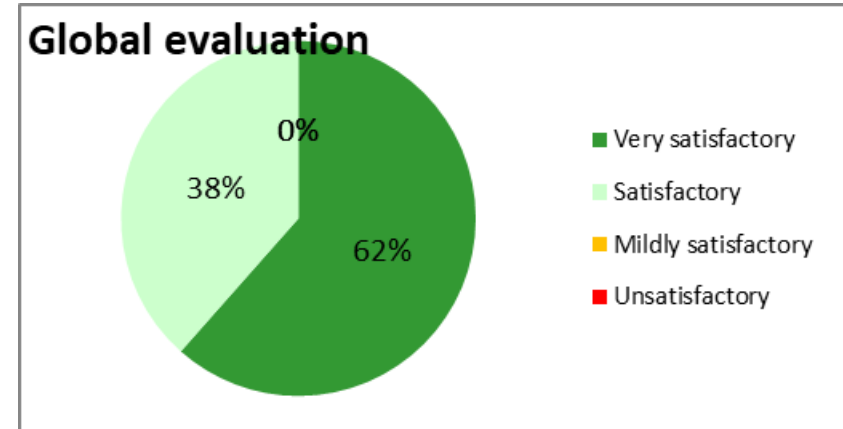

# Mews Academy 2021 client satisfaction KPIs

- Amount of answers: 26

Global rate: 3,5/4

Global rate: 3,8/4

Global rate: 3,4/4

Global rate: 3,6/4