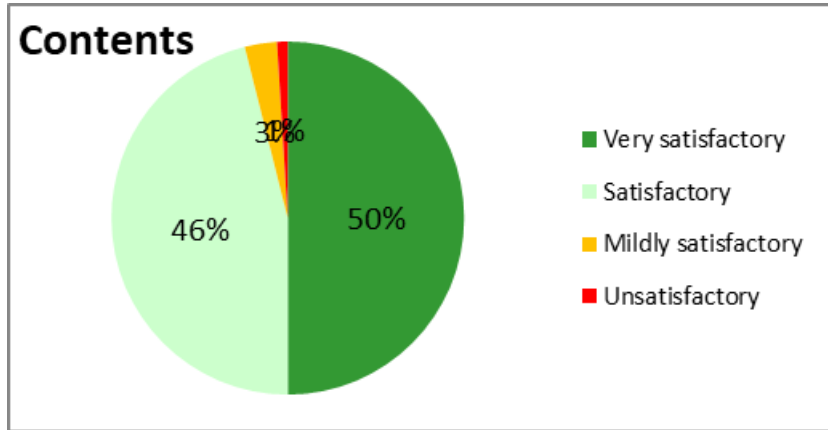

# Mews Academy 2021 client satisfaction KPIs

- Amount of answers: 26

Global rate: 3,5/4

Global rate: 3,8/4

Global rate: 3,4/4

Global rate: 3,6/4