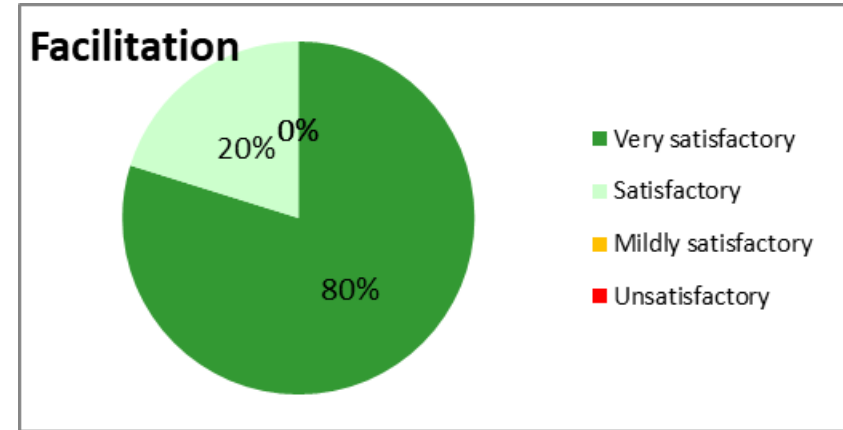

# Mews Academy 2021 client satisfaction KPIs

- Amount of answers: 26

Global rate: 3,5/4

Global rate: 3,8/4

Global rate: 3,4/4

Global rate: 3,6/4