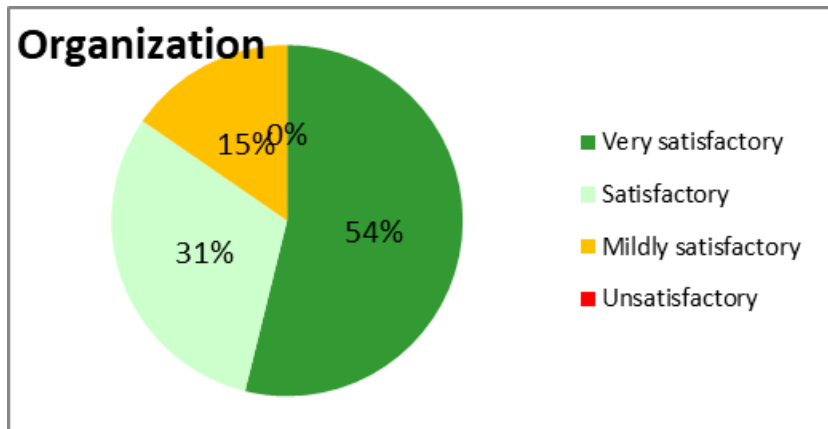

# Mews Academy 2021 client satisfaction KPIs

- Amount of answers: 26

Global rate: 3,5/4

Global rate: 3,8/4

Global rate: 3,4/4

Global rate: 3,6/4